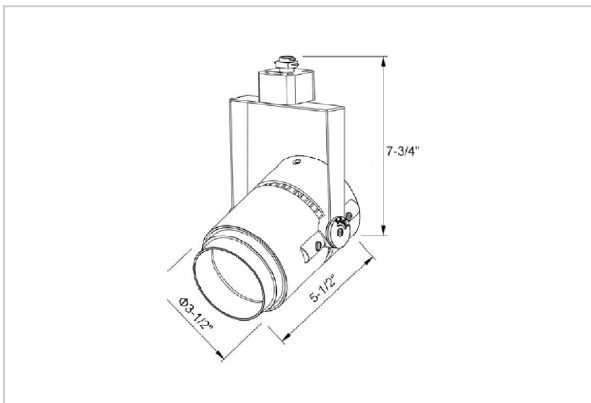

Alem Track Lights

ITEM SKU#: 662187489599

Product Code : IK-RALEMTL-20W-40K-WH-90C-60D

Voltage	100 - 277 V AC, 50-60 Hz
Lumen Output	1913.31lm
Power	20W
Efficacy	140lm/w
CCT	4000K
CRI	>90
Beam Angle	60°
Light Distribution	Wide flood
LED Type	COB
LED Light Source	Bridgelux V13
Start Time	Instant
Driver	IK-LKAD029DC-05242
Operating Position	Swiveling Type
Dimming	0-10V
Construction	Track
Mounting Type	Track Light Structure
Heads	Single Head
Body Material	Aluminium Die cast
Finish	White
Length	4-7/8"
Height	7"
Diameter	2-3/4"
Application Area	Indoor Applications

Beam Spread (Options)

Spot 15°		Medium 24°		Flood 38°		Wide Flood 60°	
ft	Ø	ft	Ø	ft	Ø	ft	Ø
3.0	0.72	3.0	1.41	3.0	2.03	3.0	3.15
9.0	2.15	9.0	4.22	9.0	6.09	9.0	9.45
15.0	3.58	15.0	7.04	15.0	10.15	15.0	15.75

Alem is a technologically advanced LED track light with incorporated electronic gear and chip on board. It also has a high-quality reflector with three different beam spreads. Moreover, the lamp housing of die-cast aluminium for optimal cooling allows the fixture to last longer than its traditional counterparts.