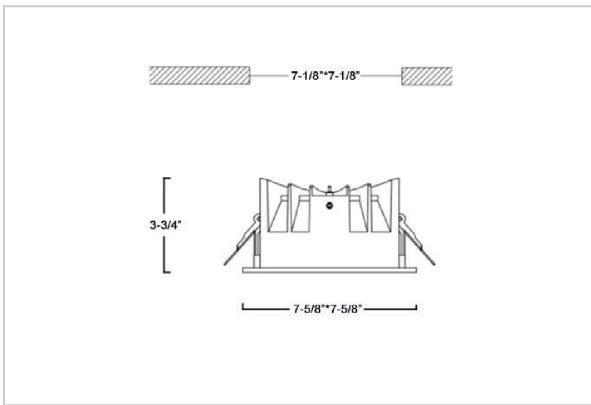

Asparo Down Lights

ITEM SKU#: 662187492834

Product Code : IK-RASPRODL-40W-50K-WH-90C-50D

Voltage	100 - 277 V AC, 50-60 Hz
Lumen Output	5600lm
Power	40W
Efficacy	140lm/w
CCT	5000K
CRI	>90
Beam Angle	50°
Light Distribution	Wide flood
LED Type	COB
LED Light Source	Osram SOLERIQ S 19
Start Time	Instant
Driver	Stand Alone (included)
Operating Position	Non - Swiveling Type
Dimming	On-Off / Triac / 0-10 V
Construction	Sqaure
Mounting Type	Recessed
Heads	Single Head
Body Material	Aluminium Die cast
Finish	White
Height	3-3/4"
Diameter	7-5/8"x7-5/8"
Cut Out	7-1/8"x7-1/8"
Optics	Darklight Technology Black, Silver
Application Area	Guest Room, Corridor, Restaurant, Meeting Room Club, Hall, Hotel Entrance

Beam Spread (Option)

Wide Flood	50°
ft	Ø
3.0	3.15
9.0	9.45
15.0	15.75

Aspro, a square LED downlight made of aluminum die cast with high quality powder coated luminaire housing and optimum heat sink. Specular reflector & power grid /global connectors available with isolated LED Driver using Ultra bright OSRAM COB. Moreover, the specular darklight reflector in this store light allows outstanding visual comfort to the visitors.