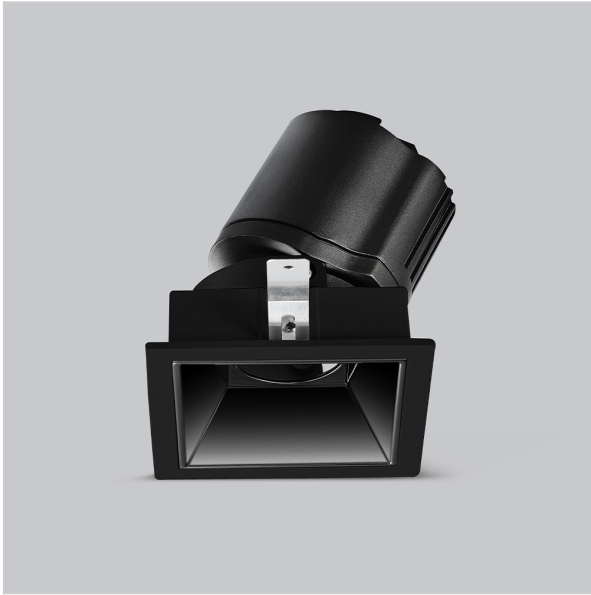

Gleam Down Lights

ITEM SKU#: 662187493510

Product Code : IK-RGLEAMD-L-8W-30K-BL-90C-15D

| | |
|--------------------|---|
| Voltage | 100 - 277 V AC, 50-60 Hz |
| Lumen Output | 728.1lm |
| Power | 8W |
| Efficacy | 140lm/w |
| CCT | 3000K |
| CRI | >90 |
| Beam Angle | 15° |
| Light Distribution | Spot |
| LED Light Source | Osram SOLERIQ S 19 |
| Start Time | Instant |
| Driver | Stand Alone (included) |
| Operating Position | Swiveling Type |
| Dimming | On-Off / Triac / 0-10 V |
| Construction | Sqaure |
| Mounting Type | Recessed |
| Heads | Single Head |
| Body Material | Aluminium Die cast |
| Finish | Black |
| Length | 3-3/8" |
| Height | 4" |
| Diameter | 2-7/8" |
| Cut Out | 3"x3" |
| Optics | Darklight Technology Black, Silver |
| Width (W) | 3-3/8" |
| Application Area | Guest Room, Corridor, Restaurant, Meeting Room Club, Hall, Hotel Entrance |

Beam Spread (Options)

| Spot | 15° | Medium | 24° | Flood | 38° | Wide Flood | 60° |
|------|------|--------|------|-------|-------|------------|-------|
| ft | Ø | ft | Ø | ft | Ø | ft | Ø |
| 3.0 | 0.72 | 3.0 | 1.41 | 3.0 | 2.03 | 3.0 | 3.15 |
| 9.0 | 2.15 | 9.0 | 4.22 | 9.0 | 6.09 | 9.0 | 9.45 |
| 15.0 | 3.58 | 15.0 | 7.04 | 15.0 | 10.15 | 15.0 | 15.75 |

Gleam, a square shaped LED downlight is made of aluminum die cast with high quality powder coated luminaire housing and optimum heat sink that ensure high-durability. The specular darklight reflector in this store light allows outstanding visual comfort to the visitors so that they are able to explore the merchandise with ease.