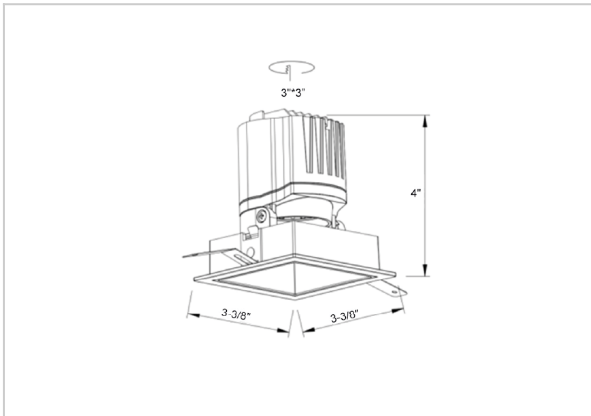

Gleam Down Lights

ITEM SKU#: 662187493510

Product Code : IK-RGLEAMD-L-8W-30K-BL-90C-15D

| | |
|--------------------|---|
| Voltage | 100 - 277 V AC, 50-60 Hz |
| Lumen Output | 728.1lm |
| Power | 8W |
| Efficacy | 140lm/w |
| CCT | 3000K |
| CRI | >90 |
| Beam Angle | 15° |
| Light Distribution | Spot |
| LED Light Source | Osram SOLERIQ S 19 |
| Start Time | Instant |
| Driver | Stand Alone (included) |
| Operating Position | Swiveling Type |
| Dimming | On-Off / Triac / 0-10 V |
| Construction | Sqaure |
| Mounting Type | Recessed |
| Heads | Single Head |
| Body Material | Aluminium Die cast |
| Finish | Black |
| Length | 3-3/8" |
| Height | 4" |
| Diameter | 2-7/8" |
| Cut Out | 3"x3" |
| Optics | Darklight Technology Black, Silver |
| Width (W) | 3-3/8" |
| Application Area | Guest Room, Corridor, Restaurant, Meeting Room Club, Hall, Hotel Entrance |

Beam Spread (Options)

| Spot | 15° | Medium | 24° | Flood | 38° | Wide Flood | 60° |
|------|------|--------|------|-------|-------|------------|-------|
| ft | Ø | ft | Ø | ft | Ø | ft | Ø |
| 3.0 | 0.72 | 3.0 | 1.41 | 3.0 | 2.03 | 3.0 | 3.15 |
| 9.0 | 2.15 | 9.0 | 4.22 | 9.0 | 6.09 | 9.0 | 9.45 |
| 15.0 | 3.58 | 15.0 | 7.04 | 15.0 | 10.15 | 15.0 | 15.75 |