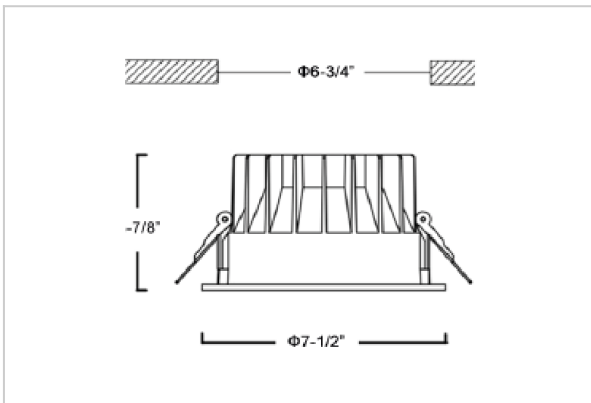

Glim Down Lights

ITEM SKU#: 662187494425

Product Code : IK-RGLIMDL-30W-35K-WH-90C-60D

Voltage	100 - 277 V AC, 50-60 Hz
Lumen Output	2700lm
Power	30W
Efficacy	90lm/w
CCT	3500K
CRI	>90
Beam Angle	60°
Light Distribution	Wide flood
LED Light Source	Osram SOLERIQ S 19
Start Time	Instant
Driver	Stand Alone (included)
Operating Position	Non - Swiveling Type
Dimming	On-Off / Triac / 0-10 V
Construction	Round
Mounting Type	Recessed
Heads	Single Head
Finish	White
Height	3-7/8"
Diameter	7-1/2"
Cut Out	6-3/4"
Optics	Darklight Technology Black, Silver
IP Rating	-
Application Area	Outdoor Corridor, Bathroom, Eave.

Beam Spread (Option)

Wide Flood	60°
ft	Ø
3.0	3.15
9.0	9.45
15.0	15.75

Glim, a round shaped LED downlight made of aluminum die cast with high quality powder coated luminaire housing and optimum heat sink. Specular reflector & power grid /global connectors available with isolated LED Driver using Ultra bright OSRAM COB.