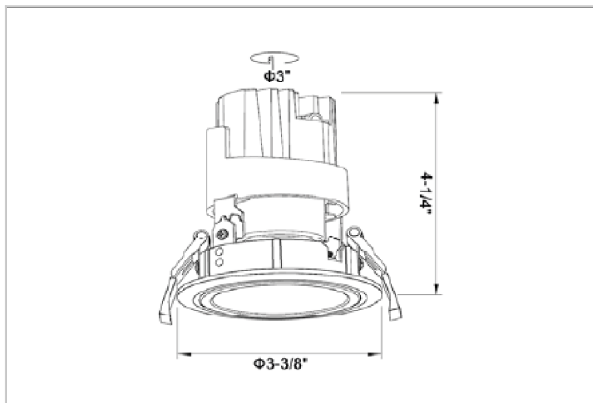

Glint Down Lights

ITEM SKU#: 662187495026

Product Code : IK-RGLINTDL-15W-30K-WH-90C-24D

Voltage	100 - 277 V AC, 50-60 Hz
Lumen Output	1275lm
Power	15W
Efficacy	85lm/w
CCT	3000K
CRI	>90
Beam Angle	24°
Light Distribution	Medium
LED Type	COB
LED Light Source	Osram SOLERIQ S 19
Start Time	Instant
Driver	Stand Alone (included)
Operating Position	Swiveling Type
Dimming	On-Off / Triac / 0-10 V
Construction	Round
Mounting Type	Recessed
Heads	Single Head
Body Material	Aluminium Die cast
Finish	White
Height	4-1/4"
Diameter	3-3/8"
Cut Out	3"
Optics	Darklight Technology Black, Silver
Application Area	Guest Room, Corridor, Restaurant, Meeting Room Club, Hall, Hotel Entrance

Beam Spread (Options)

Spot	15°		Medium 24°		Flood 38°	
	ft	Ø	ft	Ø	ft	Ø
3.0	0.72	3.0	1.41	3.0	2.03	
9.0	2.15	9.0	4.22	9.0	6.09	
15.0	3.58	15.0	7.04	15.0	10.15	

Glint, a circular shaped LED downlight made of aluminum die cast with high quality powder coated luminaire housing and optimum heat sink. Specular reflector & power grid / global connectors available with isolated LED Driver using Ultra bright OSRAM COB.