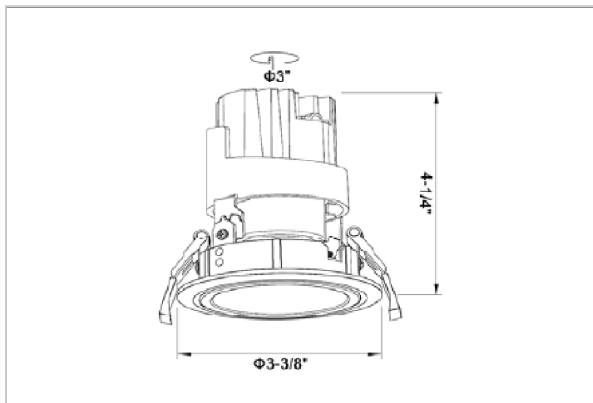

Glint Down Lights

ITEM SKU#: 662187495057

Product Code : IK-RGLINTDL-15W-27K-WH-90C-38D

Voltage	100 - 277 V AC, 50-60 Hz
Lumen Output	1275lm
Power	15W
Efficacy	85lm/w
CCT	2700K
CRI	>90
Beam Angle	38°
Light Distribution	Flood
LED Type	COB
LED Light Source	Osram SOLERIQ S 19
Start Time	Instant
Driver	Stand Alone (included)
Operating Position	Swiveling Type
Dimming	On-Off / Triac / 0-10 V
Construction	Round
Mounting Type	Recessed
Heads	Single Head
Body Material	Aluminium Die cast
Finish	White
Height	4-1/4"
Diameter	3-3/8"
Cut Out	3"
Optics	Darklight Technology Black, Silver
Application Area	Guest Room, Corridor, Restaurant, Meeting Room Club, Hall, Hotel Entrance

Beam Spread (Options)

Spot 15°		Medium 24°		Flood 38°	
ft	Ø	ft	Ø	ft	Ø
3.0	0.72	3.0	1.41	3.0	2.03
9.0	2.15	9.0	4.22	9.0	6.09
15.0	3.58	15.0	7.04	15.0	10.15

Glint, a circular shaped LED downlight made of aluminum die cast with high quality powder coated luminaire housing and optimum heat sink. Specular reflector & power grid / global connectors available with isolated LED Driver using Ultra bright OSRAM COB.