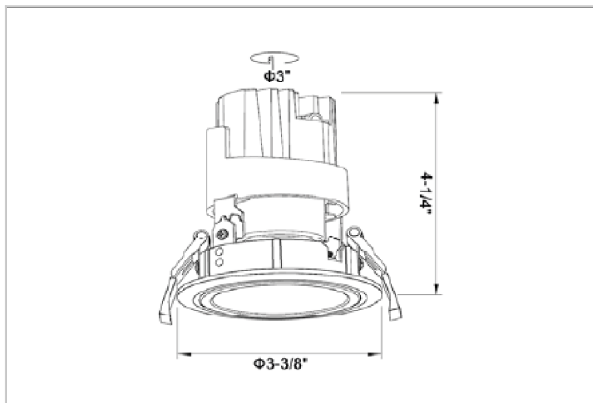

## Product Code : IK-RGLINTDL-15W-27K-WH-90C-38D

Voltage	100 - 277 V AC, 50-60 Hz
Lumen Output	1275lm
Power	15W
Efficacy	85lm/w
CCT	2700K
CRI	>90
Beam Angle	38°
Light Distribution	Flood
LED Type	COB
LED Light Source	Osram SOLERIQ S 19
Start Time	Instant
Driver	Stand Alone (included)
Operating Position	Swiveling Type
Dimming	On-Off / Triac / 0-10 V
Construction	Round
Mounting Type	Recessed
Heads	Single Head
Body Material	Aluminium Die cast
Finish	White
Height	4-1/4"
Diameter	3-3/8"
Cut Out	3"
Optics	Darklight Technology Black, Silver
Application Area	Guest Room, Corridor, Restaurant, Meeting Room Club, Hall, Hotel Entrance

### Beam Spread (Options)

Spot	15°		24°		38°	
	ft	Ø	ft	Ø	ft	Ø
3.0	0.72	3.0	1.41	3.0	2.03	
9.0	2.15	9.0	4.22	9.0	6.09	
15.0	3.58	15.0	7.04	15.0	10.15	

Glint, a circular shaped LED downlight made of aluminum die cast with high quality powder coated luminaire housing and optimum heat sink. Specular reflector & power grid / global connectors available with isolated LED Driver using Ultra bright OSRAM COB.