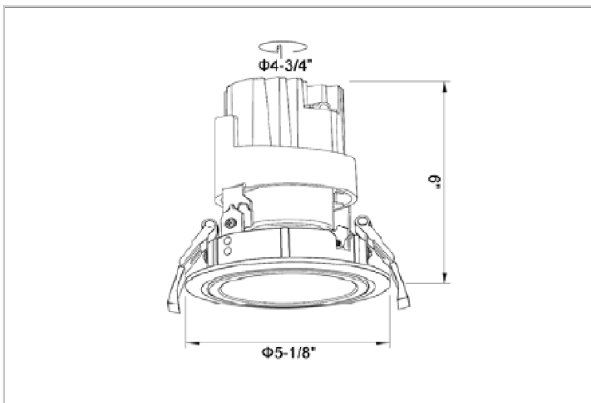

Glint Down Lights

ITEM SKU#: 662187495446

Product Code : IK-RGLINTDL-40W-35K-WH-90C-24D

Voltage	100 - 277 V AC, 50-60 Hz
Lumen Output	3200lm
Power	40W
Efficacy	80lm/w
CCT	3500K
CRI	>90
Beam Angle	24°
Light Distribution	Medium
LED Type	COB
LED Light Source	Osram SOLERIQ S 19
Start Time	Instant
Driver	Stand Alone (included)
Operating Position	Swiveling Type
Dimming	On-Off / Triac / 0-10 V
Construction	Round
Mounting Type	Recessed
Heads	Single Head
Body Material	Aluminium Die cast
Finish	White
Height	6"
Diameter	5-1/8"
Cut Out	4-3/4"
Optics	Darklight Technology Black, Silver
Application Area	Guest Room, Corridor, Restaurant, Meeting Room Club, Hall, Hotel Entrance

Beam Spread (Options)

Spot 15°		Medium 24°		Flood 38°	
ft	Ø	ft	Ø	ft	Ø
3.0	0.72	3.0	1.41	3.0	2.03
9.0	2.15	9.0	4.22	9.0	6.09
15.0	3.58	15.0	7.04	15.0	10.15

Glint, a circular shaped LED downlight made of aluminum die cast with high quality powder coated luminaire housing and optimum heat sink. Specular reflector & power grid / global connectors available with isolated LED Driver using Ultra bright OSRAM COB.