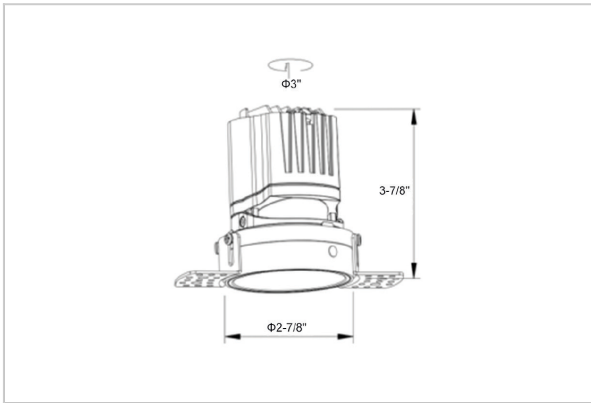

Lumos Down Lights

ITEM SKU#: 662187495798

Product Code : IK-RLUMOSDL-8W-40K-BL-90C-60D

Voltage	100 - 277 V AC, 50-60 Hz
Lumen Output	766.45lm
Power	8W
Efficacy	140lm/w
CCT	4000K
CRI	>90
Beam Angle	60°
Light Distribution	Wide flood
LED Light Source	Osram SOLERIQ S 19
Start Time	Instant
Driver	Stand Alone (included)
Operating Position	Non - Swiveling Type
Dimming	On-Off / Triac / 0-10 V
Construction	Round
Mounting Type	Recessed
Heads	Single Head
Body Material	Aluminium Die cast
Finish	Black
Height	3-7/8"
Diameter	3-1/2"
Cut Out	3"
Optics	Darklight Technology Black, Silver
Application Area	Guest Room, Corridor, Restaurant, Meeting Room Club, Hall, Hotel Entrance

Beam Spread (Options)

Spot	15°	Medium	24°	Flood	38°	Wide Flood	60°
ft	Ø	ft	Ø	ft	Ø	ft	Ø
3.0	0.72	3.0	1.41	3.0	2.03	3.0	3.15
9.0	2.15	9.0	4.22	9.0	6.09	9.0	9.45
15.0	3.58	15.0	7.04	15.0	10.15	15.0	15.75

Circular in design, this LED downlight is made up of aluminum die cast with high quality powder coated luminaire housing and optimum heat sink. Available in multiple wattages and beam angle, the luminaire renders greater flexibility in its application for store lighting. Moreover, the specular darklight reflector in this store light allows outstanding visual comfort to the visitors.