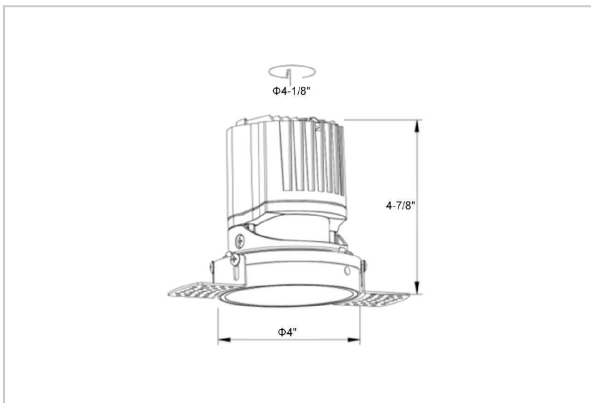

Lumos Down Lights

ITEM SKU#: 662187495972

Product Code : IK-RLUMOSDL-15W-40K-BL-90C-60D

Voltage	100 - 277 V AC, 50-60 Hz
Lumen Output	1423.43lm
Power	15W
Efficacy	140lm/w
CCT	4000K
CRI	>90
Beam Angle	60°
Light Distribution	Wide flood
LED Light Source	Osram SOLERIQ S 19
Start Time	Instant
Driver	Stand Alone (included)
Operating Position	Non - Swiveling Type
Dimming	On-Off / Triac / 0-10 V
Construction	Round
Mounting Type	Recessed
Heads	Single Head
Body Material	Aluminium Die cast
Finish	Black
Height	4-7/8"
Diameter	4-1/2"
Cut Out	4-1/8"
Optics	Darklight Technology Black, Silver
Application Area	Guest Room, Corridor, Restaurant, Meeting Room Club, Hall, Hotel Entrance

Beam Spread (Options)

Spot	15°	Medium	24°	Flood	38°	Wide Flood	60°
ft	Ø	ft	Ø	ft	Ø	ft	Ø
3.0	0.72	3.0	1.41	3.0	2.03	3.0	3.15
9.0	2.15	9.0	4.22	9.0	6.09	9.0	9.45
15.0	3.58	15.0	7.04	15.0	10.15	15.0	15.75

Circular in design, this LED downlight is made up of aluminum die cast with high quality powder coated luminaire housing and optimum heat sink. Available in multiple wattages and beam angle, the luminaire renders greater flexibility in its application for store lighting. Moreover, the specular darklight reflector in this store light allows outstanding visual comfort to the visitors.