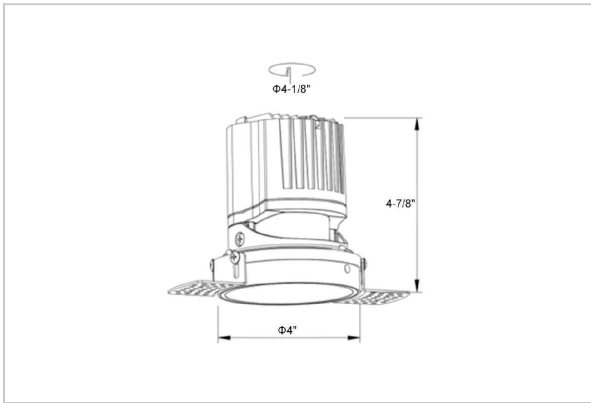

Lumos Down Lights

ITEM SKU#: 662187496283

Product Code : IK-RLUMOSDL-15W-30K-WH-90C-60D

| | |
|--------------------|---|
| Voltage | 100 - 277 V AC, 50-60 Hz |
| Lumen Output | 1291.1lm |
| Power | 15W |
| Efficacy | 140lm/w |
| CCT | 3000K |
| CRI | >90 |
| Beam Angle | 60° |
| Light Distribution | Wide flood |
| LED Light Source | Osram SOLERIQ S 19 |
| Start Time | Instant |
| Driver | Stand Alone (included) |
| Operating Position | Non - Swiveling Type |
| Dimming | On-Off / Triac / 0-10 V |
| Construction | Round |
| Mounting Type | Recessed |
| Heads | Single Head |
| Body Material | Aluminium Die cast |
| Finish | White |
| Height | 4-7/8" |
| Diameter | 5-1/8" |
| Cut Out | 4-1/8" |
| Optics | Darklight Technology Black, Silver |
| Application Area | Guest Room, Corridor, Restaurant, Meeting Room Club, Hall, Hotel Entrance |

Beam Spread (Options)

| Spot | 15° | Medium | 24° | Flood | 38° | Wide Flood | 60° |
|------|------|--------|------|-------|-------|------------|-------|
| ft | Ø | ft | Ø | ft | Ø | ft | Ø |
| 3.0 | 0.72 | 3.0 | 1.41 | 3.0 | 2.03 | 3.0 | 3.15 |
| 9.0 | 2.15 | 9.0 | 4.22 | 9.0 | 6.09 | 9.0 | 9.45 |
| 15.0 | 3.58 | 15.0 | 7.04 | 15.0 | 10.15 | 15.0 | 15.75 |

Circular in design, this LED downlight is made up of aluminum die cast with high quality powder coated luminaire housing and optimum heat sink. Available in multiple wattages and beam angle, the luminaire renders greater flexibility in its application for store lighting. Moreover, the specular darklight reflector in this store light allows outstanding visual comfort to the visitors.