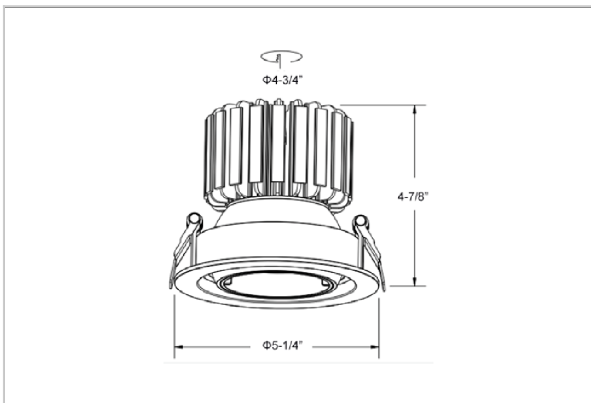

Nova Down Lights

ITEM SKU#: 662187496436

Product Code : IK-RNOVADL-20W-27K-WH-90C-15D

Voltage	100 - 277 V AC, 50-60 Hz
Lumen Output	1600lm
Power	20W
Efficacy	80lm/w
CCT	2700K
CRI	>90
Beam Angle	15°
Light Distribution	Spot
LED Light Source	Osram SOLERIQ S 19
Start Time	Instant
Driver	Stand Alone (included)
Operating Position	Swiveling Type, 360D
Dimming	On-Off / Triac / 0-10 V
Construction	Round
Mounting Type	Recessed
Heads	Single Head
Body Material	Aluminium Die cast
Finish	White
Height	4-7/8"
Diameter	5-1/4"
Cut Out	4-3/4"
Optics	Darklight Technology Black, Silver
Application Area	Guest Room, Corridor, Restaurant, Meeting Room Club, Hall, Hotel Entrance

Beam Spread (Options)

Spot 15°		Medium 24°		Flood 36°	
ft	Ø	ft	Ø	ft	Ø
3.0	0.72	3.0	1.41	3.0	2.03
9.0	2.15	9.0	4.22	9.0	6.09
15.0	3.58	15.0	7.04	15.0	10.15

Nova, a round shaped LED downlight made of aluminum die cast with high quality powder coated luminaire housing and optimum heat sink. The specular darklight reflector in this store light allows outstanding visual comfort to the visitors so that they are able to explore the merchandise at ease.