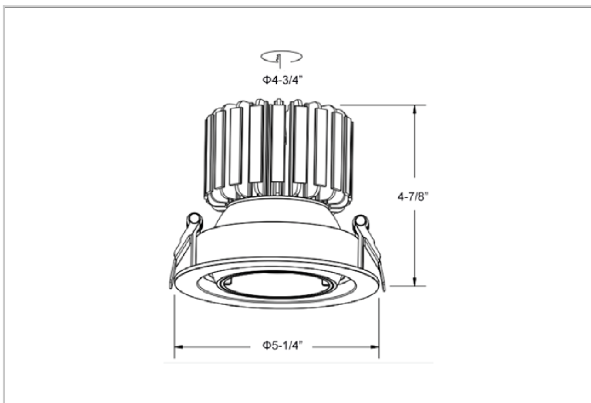

Nova Down Lights

ITEM SKU#: 662187496481

Product Code : IK-RNOVADL-20W-27K-WH-90C-24D

| | |
|--------------------|---|
| Voltage | 100 - 277 V AC, 50-60 Hz |
| Lumen Output | 1600lm |
| Power | 20W |
| Efficacy | 80lm/w |
| CCT | 2700K |
| CRI | >90 |
| Beam Angle | 24° |
| Light Distribution | Medium |
| LED Light Source | Osram SOLERIQ S 19 |
| Start Time | Instant |
| Driver | Stand Alone (included) |
| Operating Position | Swiveling Type, 360D |
| Dimming | On-Off / Triac / 0-10 V |
| Construction | Round |
| Mounting Type | Recessed |
| Heads | Single Head |
| Body Material | Aluminium Die cast |
| Finish | White |
| Height | 4-7/8" |
| Diameter | 5-1/4" |
| Cut Out | 4-3/4" |
| Optics | Darklight Technology Black, Silver |
| Application Area | Guest Room, Corridor, Restaurant, Meeting Room Club, Hall, Hotel Entrance |

Beam Spread (Options)

| Spot | 15° | | Medium 24° | | Flood 36° | |
|------|------|------|------------|------|-----------|---|
| | ft | Ø | ft | Ø | ft | Ø |
| 3.0 | 0.72 | 3.0 | 1.41 | 3.0 | 2.03 | |
| 9.0 | 2.15 | 9.0 | 4.22 | 9.0 | 6.09 | |
| 15.0 | 3.58 | 15.0 | 7.04 | 15.0 | 10.15 | |

Nova, a round shaped LED downlight made of aluminum die cast with high quality powder coated luminaire housing and optimum heat sink. The specular darklight reflector in this store light allows outstanding visual comfort to the visitors so that they are able to explore the merchandise at ease.