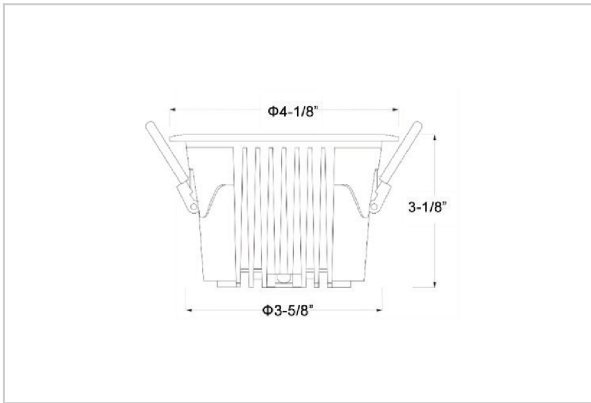

Ocul Down Lights

ITEM SKU#: 662187496887

Product Code : IK-ROCULDL-15W-30K-WH-90C-15D

| | |
|--------------------|---|
| Voltage | 100 - 277 V AC, 50-60 Hz |
| Lumen Output | 1895lm |
| Power | 15W |
| Efficacy | 140lm/w |
| CCT | 3000K |
| CRI | >90 |
| Beam Angle | 15° |
| Light Distribution | Spot |
| LED Type | COB |
| LED Light Source | Osram SOLERIQ S 19 |
| Start Time | Instant |
| Driver | Stand Alone (included) |
| Operating Position | Non - Swiveling Type |
| Dimming | On-Off / Triac / 0-10 V |
| Construction | Round |
| Mounting Type | Recessed |
| Heads | Single Head |
| Body Material | Aluminium Die cast |
| Finish | White |
| Height | 3-1/8" |
| Diameter | 4-1/8" |
| Cut Out | 3-5/8" |
| Optics | Darklight Technology Black, Silver |
| Application Area | Classroom, Meeting Room, Office, Club, Home |

Beam Spread (Options)

| Spot 15° | | Medium 24° | | Flood 36° | | Wide Flood 60° | |
|----------|------|------------|------|-----------|-------|----------------|-------|
| ft | Ø | ft | Ø | ft | Ø | ft | Ø |
| 3.0 | 0.72 | 3.0 | 1.41 | 3.0 | 2.03 | 3.0 | 3.15 |
| 9.0 | 2.15 | 9.0 | 4.22 | 9.0 | 6.09 | 9.0 | 9.45 |
| 15.0 | 3.58 | 15.0 | 7.04 | 15.0 | 10.15 | 15.0 | 15.75 |

Ocul, a round shaped LED downlight made of aluminum die cast with high quality powder coated luminaire housing and optimum heat sink. Specular reflector & power grid /global connectors available with isolated LED Driver using Ultra bright OSRAM COB.