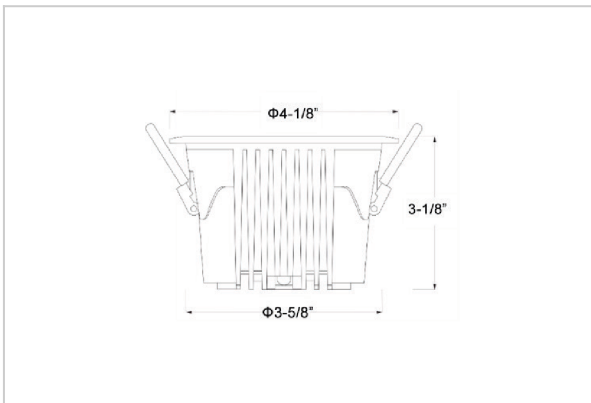

Ocul Down Lights

ITEM SKU#: 662187496887

Product Code : IK-ROCULDL-15W-30K-WH-90C-15D

Voltage	100 - 277 V AC, 50-60 Hz
Lumen Output	1895lm
Power	15W
Efficacy	140lm/w
CCT	3000K
CRI	>90
Beam Angle	15°
Light Distribution	Spot
LED Type	COB
LED Light Source	Osram SOLERIQ S 19
Start Time	Instant
Driver	Stand Alone (included)
Operating Position	Non - Swiveling Type
Dimming	On-Off / Triac / 0-10 V
Construction	Round
Mounting Type	Recessed
Heads	Single Head
Body Material	Aluminium Die cast
Finish	White
Height	3-1/8"
Diameter	4-1/8"
Cut Out	3-5/8"
Optics	Darklight Technology Black, Silver
Application Area	Classroom, Meeting Room, Office, Club, Home

Beam Spread (Options)

Spot 15°		Medium 24°		Flood 36°		Wide Flood 60°	
ft	Ø	ft	Ø	ft	Ø	ft	Ø
3.0	0.72	3.0	1.41	3.0	2.03	3.0	3.15
9.0	2.15	9.0	4.22	9.0	6.09	9.0	9.45
15.0	3.58	15.0	7.04	15.0	10.15	15.0	15.75

Ocul, a round shaped LED downlight made of aluminum die cast with high quality powder coated luminaire housing and optimum heat sink. Specular reflector & power grid /global connectors available with isolated LED Driver using Ultra bright OSRAM COB.