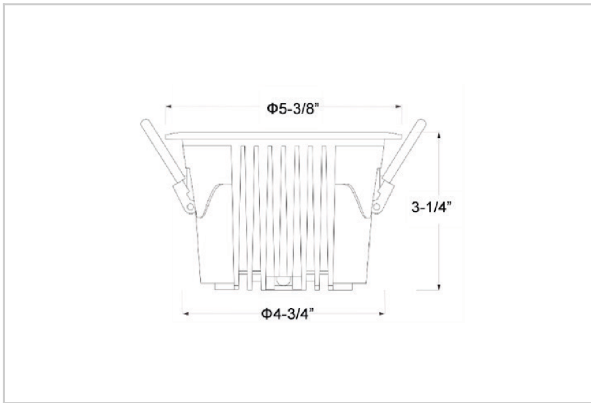

Ocul Down Lights

ITEM SKU#: 662187497150

Product Code : IK-ROCULDL-20W-27K-WH-90C-60D

Voltage	100 - 277 V AC, 50-60 Hz
Lumen Output	2400lm
Power	20W
Efficacy	140lm/w
CCT	2700K
CRI	>90
Beam Angle	60°
Light Distribution	Wide flood
LED Type	COB
LED Light Source	Osram SOLERIQ S 19
Start Time	Instant
Driver	Stand Alone (included)
Operating Position	Non - Swiveling Type
Dimming	On-Off / Triac / 0-10 V
Construction	Round
Mounting Type	Recessed
Heads	Single Head
Body Material	Aluminium Die cast
Finish	White
Height	3-1/4"
Diameter	5-3/8"
Cut Out	4-3/4"
Optics	Darklight Technology Black, Silver
Application Area	Classroom, Meeting Room, Office, Club, Home

Beam Spread (Options)

Spot 15°		Medium 24°		Flood 36°		Wide Flood 60°	
ft	Ø	ft	Ø	ft	Ø	ft	Ø
3.0	0.72	3.0	1.41	3.0	2.03	3.0	3.15
9.0	2.15	9.0	4.22	9.0	6.09	9.0	9.45
15.0	3.58	15.0	7.04	15.0	10.15	15.0	15.75

Ocul, a round shaped LED downlight made of aluminum die cast with high quality powder coated luminaire housing and optimum heat sink. Specular reflector & power grid /global connectors available with isolated LED Driver using Ultra bright OSRAM COB.