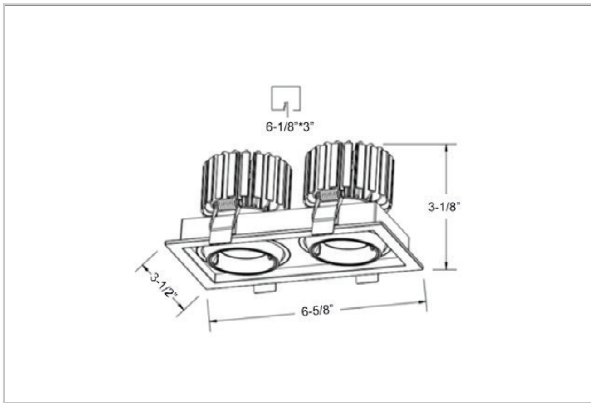

## Product Code : IK-RODINDL-20W-30K-WH-90C-24D

Voltage	100 - 277 V AC, 50-60 Hz
Lumen Output	3030lm
Power	20W
Efficacy	140lm/w
CCT	3000K
CRI	>90
Beam Angle	24°
Light Distribution	Medium
LED Light Source	Osram SOLERIQ S 19
Start Time	Instant
Driver	Stand Alone (included)
Operating Position	Swiveling Type, 360D
Dimming	On-Off / Triac / 0-10 V
Construction	Sqaure
Mounting Type	Recessed
Heads	Double Head
Body Material	Aluminium Die cast
Finish	White
Length	6-5/8"
Height	3-1/8"
Cut Out	6-1/8"x3"
Optics	Darklight Technology Black, Silver
Width (W)	3-1/2"
Application Area	Guest Room, Corridor, Restaurant, Meeting Room Club, Hall, Hotel Entrance

### Beam Spread (Options)

Spot	15°		Medium 24°		Flood 36°	
	ft	Ø	ft	Ø	ft	Ø
3.0	0.72	3.0	1.41	3.0	2.03	
9.0	2.15	9.0	4.22	9.0	6.09	
15.0	3.58	15.0	7.04	15.0	10.15	

Create the desired lighting effect in your stores with IKIO's Odin, a twin square LED downlight made of aluminum die cast with high quality powder coated luminaire housing and optimum heat sink. These properties of the luminaire contribute to its effective functioning for a longer time period. Moreover, available in multiple wattages, color temperatures, finishes, and beam angles, this luminaire offers greater flexibility in its application.