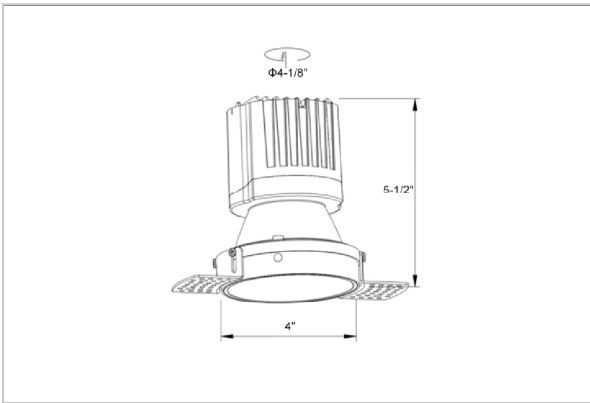

## Product Code : IK-ROLIVIODL-50W-27K-BL-90C-24D

Voltage	100 - 277 V AC, 50-60 Hz
Lumen Output	4060.28lm
Power	50W
Efficacy	140lm/w
CCT	2700K
CRI	>90
Beam Angle	24°
Light Distribution	Medium
LED Type	COB
LED Light Source	Osram SOLERIQ S 19
Start Time	Instant
Driver	Stand Alone (included)
Operating Position	Non - Swiveling Type
Dimming	On-Off / Triac / 0-10 V
Construction	Round
Mounting Type	Recessed
Heads	Single Head
Body Material	Aluminium Die cast
Finish	Black
Height	6-5/8"
Diameter	5-1/8"
Cut Out	3"
Optics	Darklight Technology Black, Silver
Application Area	Guest Room, Corridor, Restaurant, Meeting Room Club, Hall, Hotel Entrance

### Beam Spread (Options)

Spot 15°		Medium 24°		Flood 38°		Wide Flood 60°	
ft	Ø	ft	Ø	ft	Ø	ft	Ø
3.0	0.72	3.0	1.41	3.0	2.03	3.0	3.15
9.0	2.15	9.0	4.22	9.0	6.09	9.0	9.45
15.0	3.58	15.0	7.04	15.0	10.15	15.0	15.75