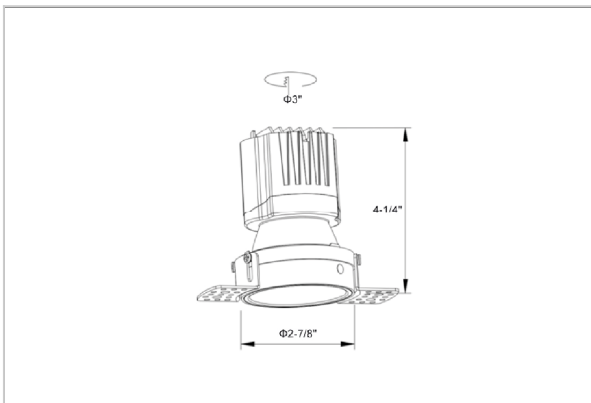

## Product Code : IK-ROLIVIODL-8W-27K-WH-90C-24D

Voltage	100 - 277 V AC, 50-60 Hz
Lumen Output	648.38lm
Power	8W
Efficacy	140lm/w
CCT	2700K
CRI	>90
Beam Angle	24°
Light Distribution	Medium
LED Type	COB
LED Light Source	Osram SOLERIQ S 19
Start Time	Instant
Driver	Stand Alone (included)
Operating Position	Non - Swiveling Type
Dimming	On-Off / Triac / 0-10 V
Construction	Round
Mounting Type	Recessed
Heads	Single Head
Body Material	Aluminium Die cast
Finish	White
Height	4"
Diameter	6-1/2"
Cut Out	3"
Optics	Darklight Technology Black, Silver
Application Area	Guest Room, Corridor, Restaurant, Meeting Room Club, Hall, Hotel Entrance

### Beam Spread (Options)

Spot 15°		Medium 24°		Flood 38°		Wide Flood 60°	
ft	Ø	ft	Ø	ft	Ø	ft	Ø
3.0	0.72	3.0	1.41	3.0	2.03	3.0	3.15
9.0	2.15	9.0	4.22	9.0	6.09	9.0	9.45
15.0	3.58	15.0	7.04	15.0	10.15	15.0	15.75