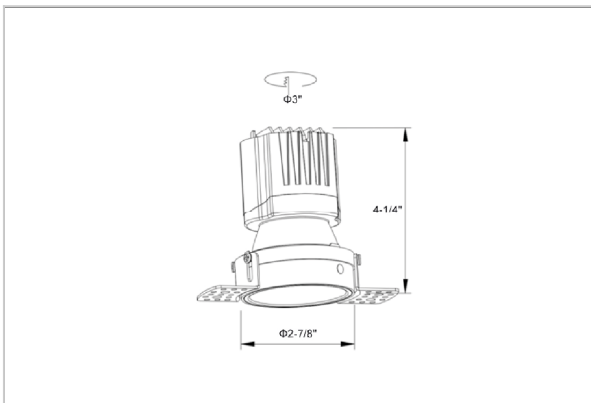

Olivio Down Lights

ITEM SKU#: 662187499031

Product Code : IK-ROLIVIODL-8W-35K-WH-90C-24D

Voltage	100 - 277 V AC, 50-60 Hz
Lumen Output	714.84lm
Power	8W
Efficacy	140lm/w
CCT	3500K
CRI	>90
Beam Angle	24°
Light Distribution	Medium
LED Type	COB
LED Light Source	Osram SOLERIQ S 19
Start Time	Instant
Driver	Stand Alone (included)
Operating Position	Non - Swiveling Type
Dimming	On-Off / Triac / 0-10 V
Construction	Round
Mounting Type	Recessed
Heads	Single Head
Body Material	Aluminium Die cast
Finish	White
Height	4"
Diameter	6-1/2"
Cut Out	3"
Optics	Darklight Technology Black, Silver
Application Area	Guest Room, Corridor, Restaurant, Meeting Room Club, Hall, Hotel Entrance

Beam Spread (Options)

Spot 15°		Medium 24°		Flood 38°		Wide Flood 60°	
ft	Ø	ft	Ø	ft	Ø	ft	Ø
3.0	0.72	3.0	1.41	3.0	2.03	3.0	3.15
9.0	2.15	9.0	4.22	9.0	6.09	9.0	9.45
15.0	3.58	15.0	7.04	15.0	10.15	15.0	15.75

Olivio, a round LED downlight made of aluminum die cast with high quality powder coated luminaire housing and optimum heat sink. Specular reflector & power grid /global connectors available with isolated LED Driver using Ultra bright OSRAM COB.