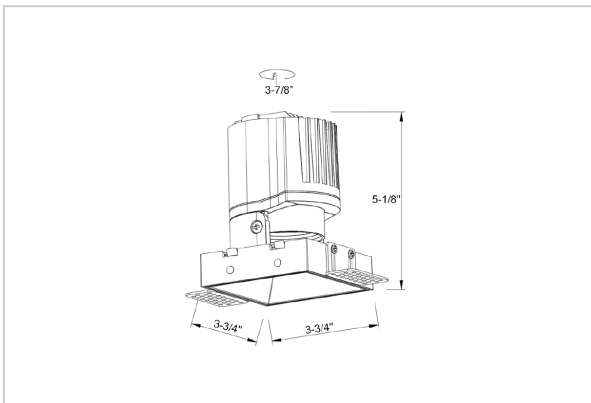

Thiea Down Lights

ITEM SKU#: 662187500423

Product Code : IK-RTHEIADL-15W-40K-BL-90C-38D

Voltage	100 - 277 V AC, 50-60 Hz
Lumen Output	1416.38lm
Power	15W
Efficacy	140lm/w
CCT	4000K
CRI	>90
Beam Angle	38°
Light Distribution	Flood
LED Type	COB
LED Light Source	Osram SOLERIQ S 19
Start Time	Instant
Driver	Stand Alone (included)
Operating Position	Non - Swiveling Type
Dimming	On-Off / Triac / 0-10 V
Construction	Sqaure
Mounting Type	Recessed
Heads	Single Head
Body Material	Aluminium Die cast
Finish	Black
Length	3-3/4"
Height	5-1/8"
Cut Out	3-7/8"
Optics	Darklight Technology Black, Silver
Width (W)	3-3/4"
Application Area	Guest Room, Corridor, Restaurant, Meeting Room Club, Hall, Hotel Entrance

Beam Spread (Options)

Spot	15°	Medium	24°	Flood	38°	Wide Flood	60°
ft	Ø	ft	Ø	ft	Ø	ft	Ø
3.0	0.72	3.0	1.41	3.0	2.03	3.0	3.15
9.0	2.15	9.0	4.22	9.0	6.09	9.0	9.45
15.0	3.58	15.0	7.04	15.0	10.15	15.0	15.75

Theia, a square LED downlight made of aluminum die cast with high quality powder coated luminaire housing and optimum heat sink. Specular reflector & power grid / global connectors available with isolated LED Driver using Ultra bright OSRAM COB.