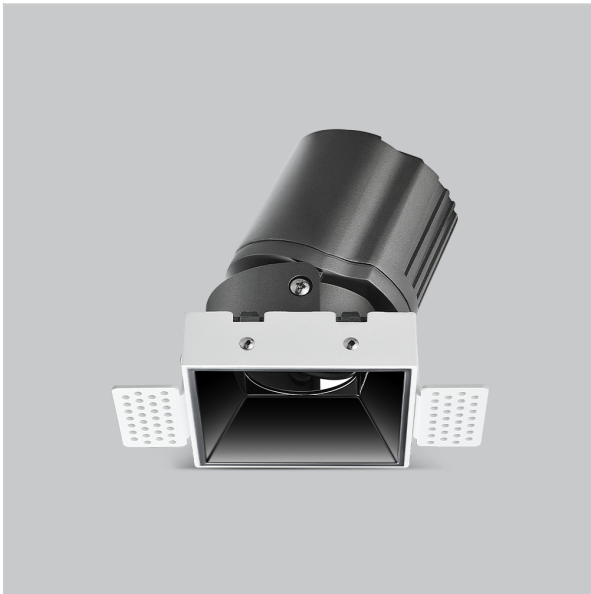

Thiea Down Lights

ITEM SKU#: 662187500508

Product Code : IK-RTHEIADL-8W-35K-WH-90C-15D

Voltage	100 - 277 V AC, 50-60 Hz
Lumen Output	764.5lm
Power	8W
Efficacy	140lm/w
CCT	3500K
CRI	>90
Beam Angle	15°
Light Distribution	Spot
LED Type	COB
LED Light Source	Osram SOLERIQ S 19
Start Time	Instant
Driver	Stand Alone (included)
Operating Position	Non - Swiveling Type
Dimming	On-Off / Triac / 0-10 V
Construction	Sqaure
Mounting Type	Recessed
Heads	Single Head
Body Material	Aluminium Die cast
Finish	White
Length	2-7/8"
Height	4"
Cut Out	3"x3"
Optics	Darklight Technology Black, Silver
Width (W)	2-7/8"
Application Area	Guest Room, Corridor, Restaurant, Meeting Room Club, Hall, Hotel Entrance

Beam Spread (Options)

Spot 15°		Medium 24°		Flood 38°		Wide Flood 60°	
ft	Ø	ft	Ø	ft	Ø	ft	Ø
3.0	0.72	3.0	1.41	3.0	2.03	3.0	3.15
9.0	2.15	9.0	4.22	9.0	6.09	9.0	9.45
15.0	3.58	15.0	7.04	15.0	10.15	15.0	15.75

Theia, a square LED downlight made of aluminum die cast with high quality powder coated luminaire housing and optimum heat sink. Specular reflector & power grid / global connectors available with isolated LED Driver using Ultra bright OSRAM COB.