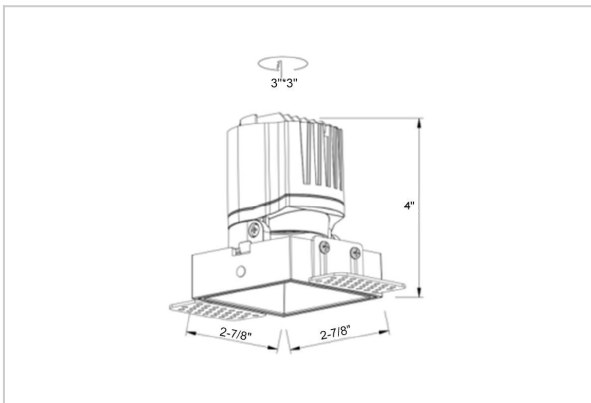

Thiea Down Lights

ITEM SKU#: 662187500508

Product Code : IK-RTHEIADL-8W-35K-WH-90C-15D

Voltage	100 - 277 V AC, 50-60 Hz
Lumen Output	764.5lm
Power	8W
Efficacy	140lm/w
CCT	3500K
CRI	>90
Beam Angle	15°
Light Distribution	Spot
LED Type	COB
LED Light Source	Osram SOLERIQ S 19
Start Time	Instant
Driver	Stand Alone (included)
Operating Position	Non - Swiveling Type
Dimming	On-Off / Triac / 0-10 V
Construction	Sqaure
Mounting Type	Recessed
Heads	Single Head
Body Material	Aluminium Die cast
Finish	White
Length	2-7/8"
Height	4"
Cut Out	3"x3"
Optics	Darklight Technology Black, Silver
Width (W)	2-7/8"
Application Area	Guest Room, Corridor, Restaurant, Meeting Room Club, Hall, Hotel Entrance

Beam Spread (Options)

Spot 15°		Medium 24°		Flood 38°		Wide Flood 60°	
ft	Ø	ft	Ø	ft	Ø	ft	Ø
3.0	0.72	3.0	1.41	3.0	2.03	3.0	3.15
9.0	2.15	9.0	4.22	9.0	6.09	9.0	9.45
15.0	3.58	15.0	7.04	15.0	10.15	15.0	15.75