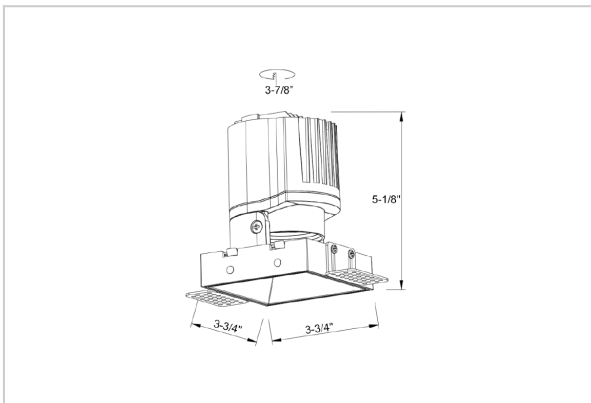

Thiea Down Lights

ITEM SKU#: 662187500775

Product Code : IK-RTHEIADL-15W-27K-WH-90C-60D

Voltage	100 - 277 V AC, 50-60 Hz
Lumen Output	1229.61lm
Power	15W
Efficacy	140lm/w
CCT	2700K
CRI	>90
Beam Angle	60°
Light Distribution	Wide flood
LED Type	COB
LED Light Source	Osram SOLERIQ S 19
Start Time	Instant
Driver	Stand Alone (included)
Operating Position	Non - Swiveling Type
Dimming	On-Off / Triac / 0-10 V
Construction	Sqaure
Mounting Type	Recessed
Heads	Single Head
Body Material	Aluminium Die cast
Finish	White
Length	3-3/4"
Height	5-1/8"
Cut Out	3-7/8"
Optics	Darklight Technology Black, Silver
Width (W)	3-3/4"
Application Area	Guest Room, Corridor, Restaurant, Meeting Room Club, Hall, Hotel Entrance

Beam Spread (Options)

Spot	15°	Medium	24°	Flood	38°	Wide Flood	60°
ft	Ø	ft	Ø	ft	Ø	ft	Ø
3.0	0.72	3.0	1.41	3.0	2.03	3.0	3.15
9.0	2.15	9.0	4.22	9.0	6.09	9.0	9.45
15.0	3.58	15.0	7.04	15.0	10.15	15.0	15.75

Theia, a square LED downlight made of aluminum die cast with high quality powder coated luminaire housing and optimum heat sink. Specular reflector & power grid / global connectors available with isolated LED Driver using Ultra bright OSRAM COB.