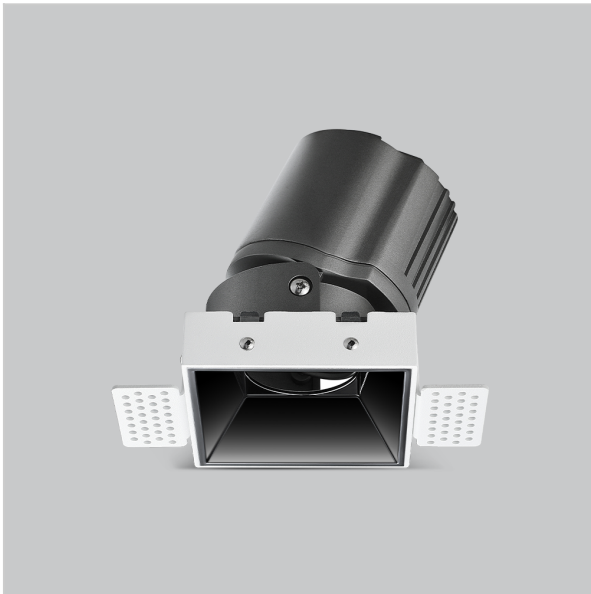

Thiea Down Lights

ITEM SKU#: 662187500775

Product Code : IK-RTHEIADL-15W-27K-WH-90C-60D

Voltage	100 - 277 V AC, 50-60 Hz
Lumen Output	1229.61lm
Power	15W
Efficacy	140lm/w
CCT	2700K
CRI	>90
Beam Angle	60°
Light Distribution	Wide flood
LED Type	COB
LED Light Source	Osram SOLERIQ S 19
Start Time	Instant
Driver	Stand Alone (included)
Operating Position	Non - Swiveling Type
Dimming	On-Off / Triac / 0-10 V
Construction	Sqaure
Mounting Type	Recessed
Heads	Single Head
Body Material	Aluminium Die cast
Finish	White
Length	3-3/4"
Height	5-1/8"
Cut Out	3-7/8"
Optics	Darklight Technology Black, Silver
Width (W)	3-3/4"
Application Area	Guest Room, Corridor, Restaurant, Meeting Room Club, Hall, Hotel Entrance

Beam Spread (Options)

Spot	15°	Medium	24°	Flood	38°	Wide Flood	60°
ft	Ø	ft	Ø	ft	Ø	ft	Ø
3.0	0.72	3.0	1.41	3.0	2.03	3.0	3.15
9.0	2.15	9.0	4.22	9.0	6.09	9.0	9.45
15.0	3.58	15.0	7.04	15.0	10.15	15.0	15.75

Theia, a square LED downlight made of aluminum die cast with high quality powder coated luminaire housing and optimum heat sink. Specular reflector & power grid / global connectors available with isolated LED Driver using Ultra bright OSRAM COB.