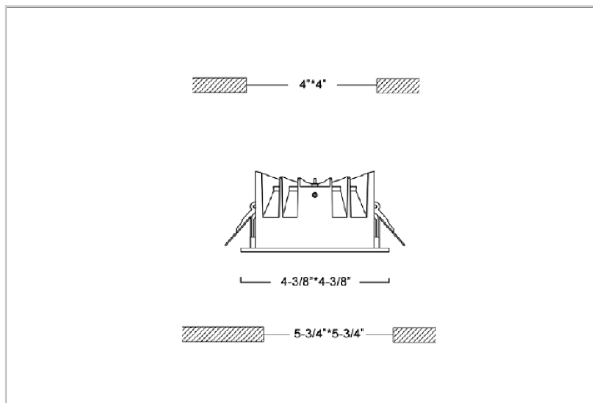

Flare Down Lights

ITEM SKU#: 662187493121

Product Code : IK-RFLAREDL-15W-27K-WH-90C-60D

Voltage	100 - 277 V AC, 50-60 Hz
Lumen Output	1350lm
Power	15W
Efficacy	90lm/w
CCT	2700K
CRI	>90
Beam Angle	60°
Light Distribution	Wide flood
LED Light Source	Osram SOLERIQ S 19
Start Time	Instant
Driver	Stand Alone (included)
Operating Position	Non - Swiveling Type
Dimming	On-Off / Triac / 0-10 V
Construction	Sqaure
Mounting Type	Recessed
Heads	Single Head
Finish	White
Height	2-3/8"
Diameter	4-3/8"x4-3/8"
Cut Out	4"x4"
Optics	Darklight Technology Black, Silver
Application Area	Outdoor Corridor, Bathroom, Eave.

Beam Spread (Option)

Wide Flood	60°
ft	Ø
3.0	3.15
9.0	9.45
15.0	15.75

Flare downlight is a square shaped fixture, that illuminates a store in the most effective manner without being obtrusive. The smart engineering of the luminaire with specular reflector & power grid/global connectors along with high voltage standing in-house LED driver makes it an ideal choice for lighting your stores.