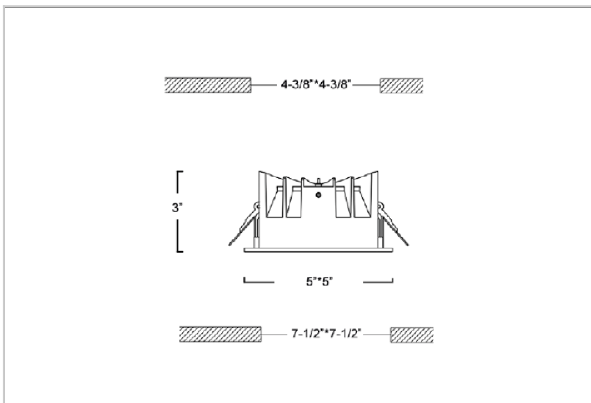

## Product Code : IK-RFLAREDL-20W-30K-BL-90C-60D

Voltage	100 - 277 V AC, 50-60 Hz
Lumen Output	1800lm
Power	20W
Efficacy	90lm/w
CCT	3000K
CRI	>90
Beam Angle	60°
Light Distribution	Wide flood
LED Light Source	Osram SOLERIQ S 19
Start Time	Instant
Driver	Stand Alone (included)
Operating Position	Non - Swiveling Type
Dimming	On-Off / Triac / 0-10 V
Construction	Sqaure
Mounting Type	Recessed
Heads	Single Head
Finish	Black
Height	3"
Diameter	5"x5"
Cut Out	4-3/8"x4-3/8"
Optics	Darklight Technology Black, Silver
Application Area	Outdoor Corridor, Bathroom, Eave.

### Beam Spread (Option)

Wide Flood	60°
ft	Ø
3.0	3.15
9.0	9.45
15.0	15.75

Flare downlight is a square shaped fixture, that illuminates a store in the most effective manner without being obtrusive. The smart engineering of the luminaire with specular reflector & power grid/global connectors along with high voltage standing in-house LED driver makes it an ideal choice for lighting your stores.