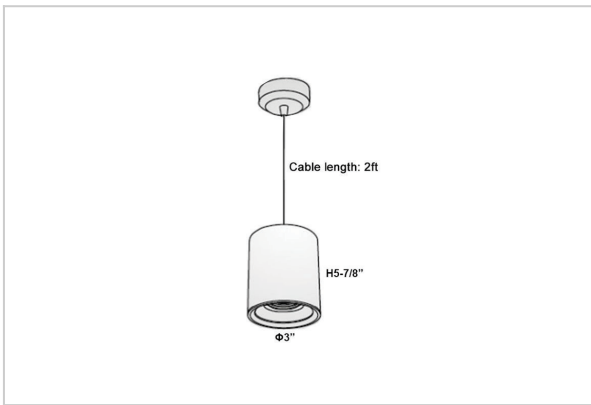

Aurora Pendant Lights

ITEM SKU#: 662187502786

Product Code : IK-RAuroraPL-12W-27K-BL-90C-30D

Voltage	100 - 277 V AC, 50-60 Hz
Lumen Output	960lm
Power	12W
CCT	2700K
CRI	>90
Beam Angle	30°
Light Distribution	Medium
LED Light Source	Osram SOLERIQ S 19
Start Time	Instant
Driver	Stand Alone (included)
Operating Position	No Swiveling Type
Dimming	Triac Dimming / 0-10 V Dimming
Heads	Single Head
Finish	Black
Height	5-7/8"
Diameter	3"
Optics	Reflective Cup Structure
Application Area	Guest Room, Restaurant, Meeting Room, Club, Hall, Hotel Entrance

Beam Spread (Options)

Spot	15°		Medium		30°		Flood		45°	
	ft	Ø	ft	Ø	ft	Ø	ft	Ø	ft	Ø
3.0	0.72		3.0	1.41		3.0	2.03			
9.0	2.15		9.0	4.22		9.0	6.09			
15.0	3.58		15.0	7.04		15.0	10.15			

Aurora is a technologically advanced LED Pendant Light that incorporates electronic gear and a high-quality lens with wide beam spread. While commonly used as task light, the unique and state-of-the-art design of this luminaire also enhances the overall aesthetics of your store.