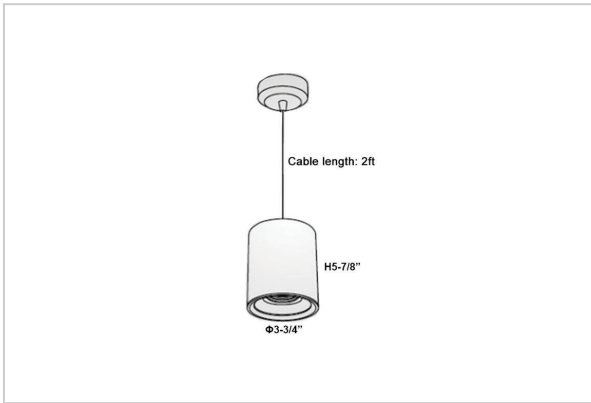

Aurora Pendant Lights

ITEM SKU#: 662187503585

Product Code : IK-RAuroraPL-15W-27K-BL-90C-45D

Voltage	100 - 277 V AC, 50-60 Hz
Lumen Output	1200lm
Power	15W
CCT	2700K
CRI	>90
Beam Angle	45°
Light Distribution	Flood
LED Light Source	Osram SOLERIQ S 19
Start Time	Instant
Driver	Stand Alone (included)
Operating Position	No Swiveling Type
Dimming	Triac Dimming / 0-10 V Dimming
Heads	Single Head
Finish	Black
Height	5-7/8"
Diameter	3-3/4"
Optics	Reflective Cup Structure
Application Area	Guest Room, Restaurant, Meeting Room, Club, Hall, Hotel Entrance

Beam Spread (Options)

Spot	15°		Medium 30°		Flood 45°	
	ft	Ø	ft	Ø	ft	Ø
3.0	0.72	3.0	1.41	3.0	2.03	
9.0	2.15	9.0	4.22	9.0	6.09	
15.0	3.58	15.0	7.04	15.0	10.15	

Aurora is a technologically advanced LED Pendant Light that incorporates electronic gear and a high-quality lens with wide beam spread. While commonly used as task light, the unique and state-of-the-art design of this luminaire also enhances the overall aesthetics of your store.