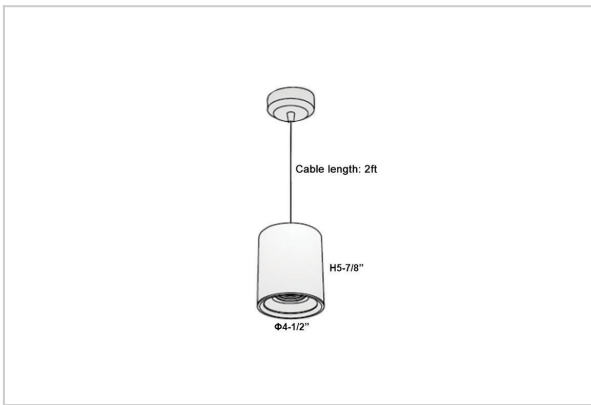

Aurora Pendant Lights

ITEM SKU#: 662187503684

Product Code : IK-RAuroraPL-25W-40K-BL-90C-45D

Voltage	100 - 277 V AC, 50-60 Hz
Lumen Output	2250lm
Power	25W
CCT	4000K
CRI	>90
Beam Angle	45°
Light Distribution	Flood
LED Light Source	Osram SOLERIQ S 19
Start Time	Instant
Driver	Stand Alone (included)
Operating Position	No Swiveling Type
Dimming	Triac Dimming / 0-10 V Dimming
Heads	Single Head
Finish	Black
Height	5-7/8"
Diameter	4-1/2"
Optics	Reflective Cup Structure
Application Area	Guest Room, Restaurant, Meeting Room, Club, Hall, Hotel Entrance

Beam Spread (Options)

Spot	15°		Medium		30°		Flood		45°	
	ft	Ø	ft	Ø	ft	Ø	ft	Ø	ft	Ø
3.0	0.72		3.0	1.41		3.0	2.03		3.0	2.03
9.0	2.15		9.0	4.22		9.0	6.09		9.0	6.09
15.0	3.58		15.0	7.04		15.0	10.15		15.0	10.15