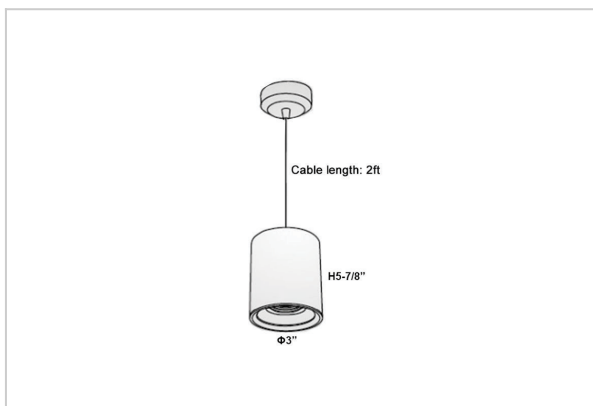

Aurora Pendant Lights

ITEM SKU#: 662187503905

Product Code : IK-RAuroraPL-8W-40K-WH-90C-45D

Voltage	100 - 277 V AC, 50-60 Hz
Lumen Output	720lm
Power	8W
CCT	4000K
CRI	>90
Beam Angle	45°
Light Distribution	Flood
LED Light Source	Osram SOLERIQ S 19
Start Time	Instant
Driver	Stand Alone (included)
Operating Position	No Swiveling Type
Dimming	Triac Dimming / 0-10 V Dimming
Heads	Single Head
Finish	White
Height	5-7/8"
Diameter	3"
Optics	Reflective Cup Structure
Application Area	Guest Room, Restaurant, Meeting Room, Club, Hall, Hotel Entrance

Beam Spread (Options)

Spot	15°		Medium		30°		Flood		45°	
	ft	Ø	ft	Ø	ft	Ø	ft	Ø	ft	Ø
3.0	0.72		3.0	1.41		3.0	2.03			
9.0	2.15		9.0	4.22		9.0	6.09			
15.0	3.58		15.0	7.04		15.0	10.15			

Aurora is a technologically advanced LED Pendant Light that incorporates electronic gear and a high-quality lens with wide beam spread. While commonly used as task light, the unique and state-of-the-art design of this luminaire also enhances the overall aesthetics of your store.