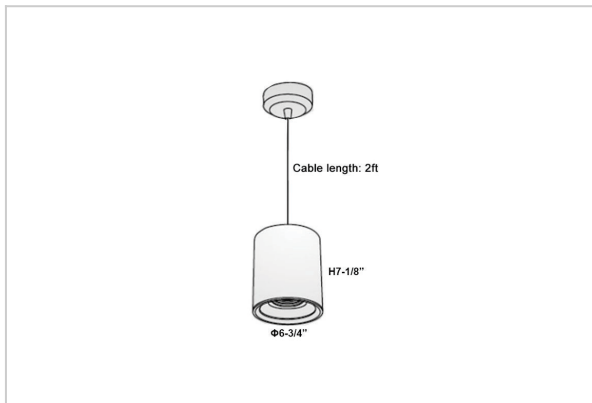

## Product Code : IK-RAuroraPL-50W-27K-WH-90C-45D

Voltage	100 - 277 V AC, 50-60 Hz
Lumen Output	4000lm
Power	50W
CCT	2700K
CRI	>90
Beam Angle	45°
Light Distribution	Flood
LED Light Source	Osram SOLERIQ S 19
Start Time	Instant
Driver	Stand Alone (included)
Operating Position	No Swiveling Type
Dimming	Triac Dimming / 0-10 V Dimming
Heads	Single Head
Finish	White
Height	7-1/8"
Diameter	6-3/4"
Optics	Reflective Cup Structure
Application Area	Guest Room, Restaurant, Meeting Room, Club, Hall, Hotel Entrance

### Beam Spread (Options)

Spot	15°		Medium		30°		Flood		45°	
	ft	Ø	ft	Ø	ft	Ø	ft	Ø	ft	Ø
3.0	0.72		3.0	1.41		3.0	2.03			
9.0	2.15		9.0	4.22		9.0	6.09			
15.0	3.58		15.0	7.04		15.0	10.15			

Aurora is a technologically advanced LED Pendant Light that incorporates electronic gear and a high-quality lens with wide beam spread. While commonly used as task light, the unique and state-of-the-art design of this luminaire also enhances the overall aesthetics of your store.