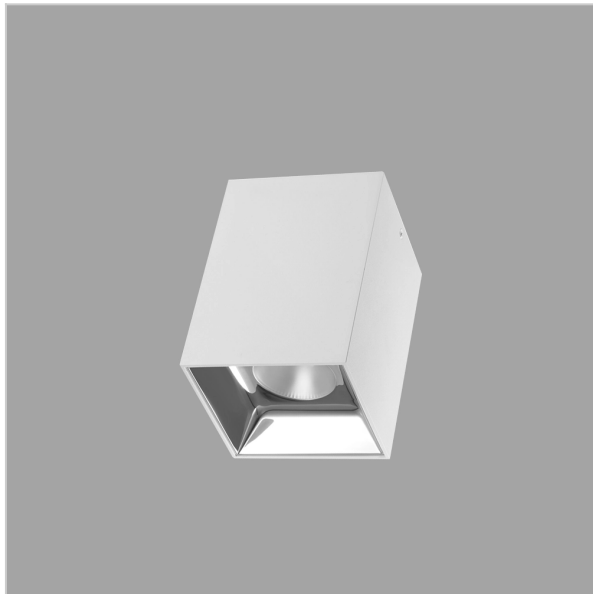

# EOS Pendant Lights

ITEM SKU#: 662187504780

## Product Code : IK-REosPL-8W-40K-WH-90C-30D

Voltage	100 - 277 V AC, 50-60 Hz
Lumen Output	720lm
Power	8W
CCT	4000K
CRI	>90
Beam Angle	30°
Light Distribution	Medium
LED Light Source	Osram SOLERIQ S 19
Start Time	Instant
Driver	Stand Alone (included)
Operating Position	No Swiveling Type
Dimming	Triac Dimming / 0-10 V Dimming
Heads	Single Head
Finish	White
Length	3"
Height	5-1/2"
Optics	Reflective Cup Structure
Width (W)	3"
Application Area	Guest Room, Restaurant, Meeting Room, Club, Hall, Hotel Entrance

### Beam Spread (Options)

Spot	15°	Medium	30°	Flood	45°
ft	Ø	ft	Ø	ft	Ø
3.0	0.72	3.0	1.41	3.0	2.03
9.0	2.15	9.0	4.22	9.0	6.09
15.0	3.58	15.0	7.04	15.0	10.15

Eos is a technologically advanced LED Pendant Light that incorporates electronic gear and a high-quality lens with wide beam spread. While commonly used as task light, the unique and state-of-the-art design of this luminaire also enhances the overall aesthetics of your store.