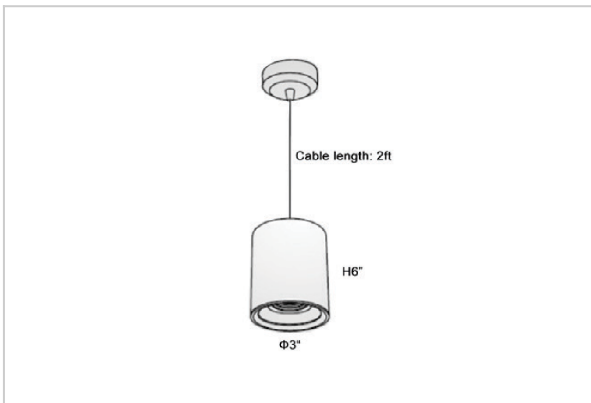

Flaxo Pendant Lights

ITEM SKU#: 662187505633

Product Code : IK-RFlaxoPL-15W-30K-WH-90C-20D

Voltage	100 - 277 V AC, 50-60 Hz
Lumen Output	1275lm
Power	15W
CCT	3000K
CRI	>90
Beam Angle	20°
Light Distribution	Medium
LED Light Source	Osram SOLERIQ S 19
Start Time	Instant
Driver	Stand Alone (included)
Operating Position	No Swiveling Type
Dimming	Triac Dimming / 0-10 V Dimming
Heads	Single Head
Finish	White
Height	6"
Diameter	3"
Optics	Reflective Cup Structure
IP Rating	IP65
Application Area	Guest Room, Restaurant, Meeting Room, Club, Hall, Hotel Entrance

Beam Spread (Options)

Medium 20°		Flood 40°	
ft	Ø	ft	Ø
3.0	1.41	3.0	2.03
9.0	4.22	9.0	6.09
15.0	7.04	15.0	10.15

Flaxo is a technologically advanced LED Pendant Light that incorporates electronic gear and a high-quality lens with wide beam spread. While commonly used as task light, the unique and state-of-the-art design of this luminaire also enhances the overall aesthetics of your store.