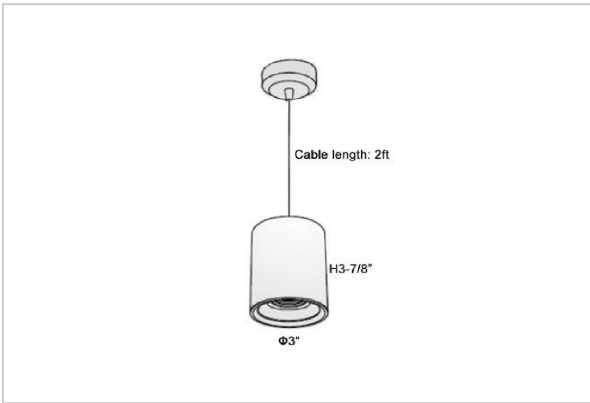

Flaxo Pendant Lights

ITEM SKU#: 662187505893

Product Code : IK-RFlaxoPL-8W-30K-BL-90C-40D

| | |
|--------------------|--|
| Voltage | 100 - 277 V AC, 50-60 Hz |
| Lumen Output | 680lm |
| Power | 8W |
| CCT | 3000K |
| CRI | >90 |
| Beam Angle | 40° |
| Light Distribution | Flood |
| LED Light Source | Osram SOLERIQ S 19 |
| Start Time | Instant |
| Driver | Stand Alone (included) |
| Operating Position | No Swiveling Type |
| Dimming | Triac Dimming / 0-10 V Dimming |
| Heads | Single Head |
| Finish | Black |
| Height | 3-7/8" |
| Diameter | 3" |
| Optics | Reflective Cup Structure |
| IP Rating | IP65 |
| Application Area | Guest Room, Restaurant, Meeting Room, Club, Hall, Hotel Entrance |

Beam Spread (Options)

| Medium 20° | | Flood 40° | |
|------------|------|-----------|-------|
| ft | Ø | ft | Ø |
| 3.0 | 1.41 | 3.0 | 2.03 |
| 9.0 | 4.22 | 9.0 | 6.09 |
| 15.0 | 7.04 | 15.0 | 10.15 |