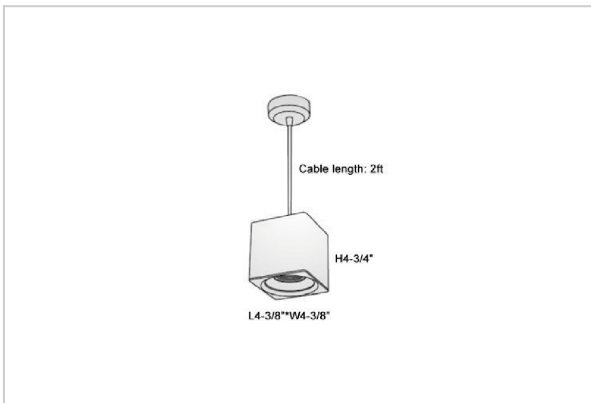

Mica Pendant Lights

ITEM SKU#: 662187506579

Product Code : IK-RMicaPL-15W-30K-WH-90C-15D

Voltage	100 - 277 V AC, 50-60 Hz
Lumen Output	1275lm
Power	15W
CCT	3000K
CRI	>90
Beam Angle	15°
Light Distribution	Spot
LED Light Source	Osram SOLERIQ S 19
Start Time	Instant
Driver	Stand Alone (included)
Operating Position	No Swiveling Type
Dimming	Triac Dimming / 0-10 V Dimming
Heads	Single Head
Finish	White
Length	4-3/8"
Height	4-3/4"
Optics	Reflective Cup Structure
Width (W)	4-3/8"
Application Area	Guest Room, Restaurant, Meeting Room, Club, Hall, Hotel Entrance

Beam Spread (Options)

Spot	15°	Medium	30°	Flood	45°
ft	Ø	ft	Ø	ft	Ø
3.0	0.72	3.0	1.41	3.0	2.03
9.0	2.15	9.0	4.22	9.0	6.09
15.0	3.58	15.0	7.04	15.0	10.15

Mica is a technologically advanced LED Pendant Light that incorporates electronic gear and a high-quality lens with wide beam spread. While commonly used as task light, the unique and state-of-the-art design of this luminaire also enhances the overall aesthetics of your store.