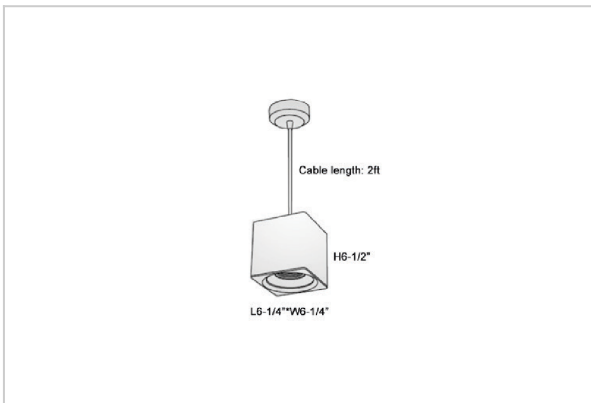

Mica Pendant Lights

ITEM SKU#: 662187507156

Product Code : IK-RMicaPL-40W-30K-WH-90C-45D

Voltage	100 - 277 V AC, 50-60 Hz
Lumen Output	3400lm
Power	40W
CCT	3000K
CRI	>90
Beam Angle	45°
Light Distribution	Flood
LED Light Source	Osram SOLERIQ S 19
Start Time	Instant
Driver	Stand Alone (included)
Operating Position	No Swiveling Type
Dimming	Triac Dimming / 0-10 V Dimming
Heads	Single Head
Finish	White
Length	6-1/4"
Height	6-1/2"
Optics	Reflective Cup Structure
Width (W)	6-1/4"
Application Area	Guest Room, Restaurant, Meeting Room, Club, Hall, Hotel Entrance

Beam Spread (Options)

Spot	15°		Medium 30°		Flood 45°	
	ft	Ø	ft	Ø	ft	Ø
3.0	0.72	3.0	1.41	3.0	2.03	
9.0	2.15	9.0	4.22	9.0	6.09	
15.0	3.58	15.0	7.04	15.0	10.15	

Mica is a technologically advanced LED Pendant Light that incorporates electronic gear and a high-quality lens with wide beam spread. While commonly used as task light, the unique and state-of-the-art design of this luminaire also enhances the overall aesthetics of your store.