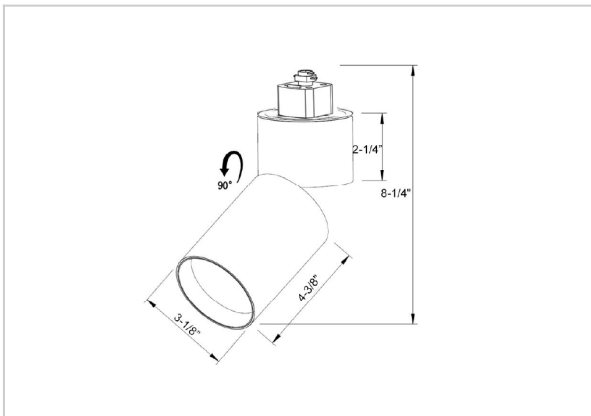

Prime Track Lights

ITEM SKU#: 662187490847

Product Code : IK-RPRIMETL-20W-40K-WH-90C-38D

Voltage	100 - 277 V AC, 50-60 Hz
Lumen Output	2005.55lm
Power	20W
Efficacy	140lm/w
CCT	4000K
CRI	>90
Beam Angle	38°
Light Distribution	Flood
LED Type	COB
LED Light Source	Osram SOLERIQ S 19
Start Time	Instant
Driver	Stand Alone (included)
Operating Position	Swiveling Type
Dimming	Triac Dimming
Construction	Track
Mounting Type	Track Light Structure
Heads	Single Head
Body Material	Aluminium Die cast
Finish	White
Length	4-3/8"
Height	8-1/4"
Diameter	3-1/8"
Application Area	Indoor Applications

Beam Spread (Options)

Spot 11°		Medium 24°		Flood 36°	
ft	Ø	ft	Ø	ft	Ø
3.0	0.72	3.0	1.41	3.0	2.03
9.0	2.15	9.0	4.22	9.0	6.09
15.0	3.58	15.0	7.04	15.0	10.15

Prime is a technologically advanced LED track light with incorporated electronic gear and chip on board. It also has a high-quality reflector with three different beam spreads. Moreover, the lamp housing of die-cast aluminum for optimal cooling allows the fixture to last longer than its traditional counterparts.