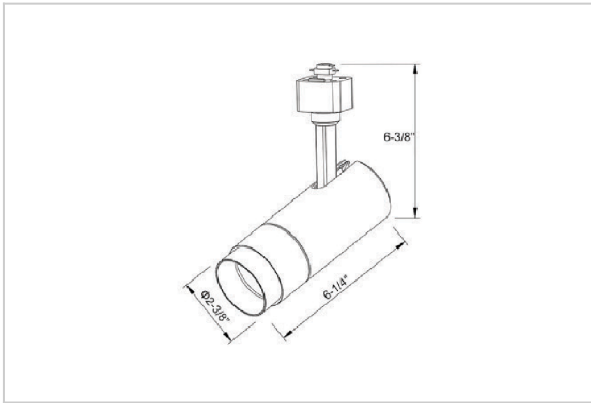

Trang Track Lights

ITEM SKU#: 662187491974

Product Code : IK-RTRANGTL-7W-27K-WH-90C-60D

Voltage	100 - 277 V AC, 50-60 Hz
Lumen Output	541.04lm
Power	7W
Efficacy	140lm/w
CCT	2700K
CRI	>90
Beam Angle	60°
Light Distribution	Wide flood
LED Type	COB
LED Light Source	Osram SOLERIQ S 19
Start Time	Instant
Driver	Stand Alone (included)
Operating Position	Swiveling Type
Dimming	Triac Dimming
Construction	Track
Mounting Type	Track Light Structure
Heads	Single Head
Body Material	Aluminium Die cast
Finish	White
Length	5-3/8"
Height	5-7/8"
Diameter	2"
Application Area	Indoor Applications

Beam Spread (Options)

Spot 15°		Medium 24°		Flood 38°		Wide Flood 60°	
ft	Ø	ft	Ø	ft	Ø	ft	Ø
3.0	0.72	3.0	1.41	3.0	2.03	3.0	3.15
9.0	2.15	9.0	4.22	9.0	6.09	9.0	9.45
15.0	3.58	15.0	7.04	15.0	10.15	15.0	15.75

Trang is a technologically advanced LED track light with incorporated electronic gear and chip on board. It also has a high-quality reflector with three different beam spreads. Moreover, the lamp housing of die-cast aluminum for optimal cooling allows the fixture to last longer than its traditional counterparts.